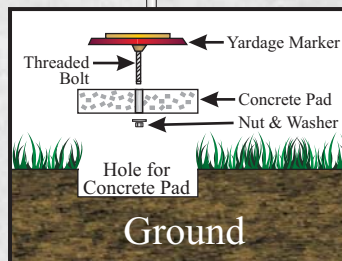

*Tee Markers*

Eagle Sign & Design produces some of the best markers in the industry customized with course logos to maximize club name recognition and consistency throughout play.

*Yardage Markers*

Cast Bronze and Aluminum yardage markers offer lasting durability with a classic and elegant look.